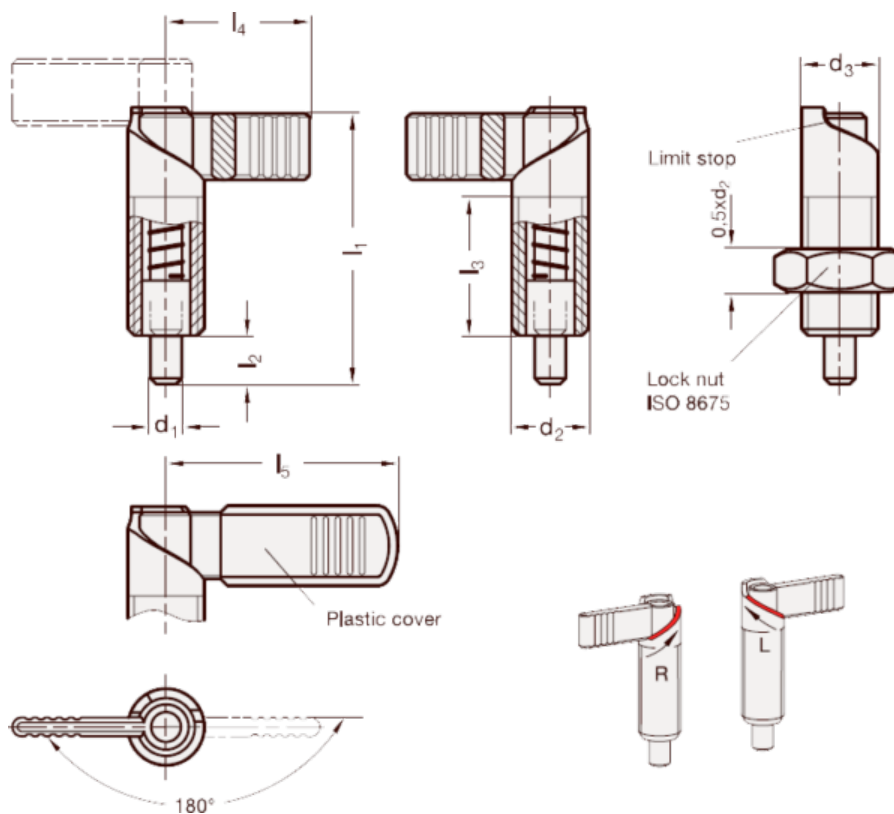

Data Sheet

Article number: 207215M101LA

Description:

E+G indexing plungers

Note:

GN 721-5-M10x1-LA

Measures

d1 = 5

d2 = M10x1

d3 = 10

l1 = 37.5

l2 = 6

l3 = 19

l4 = 21

l5 = -

Weight in (g) = 18